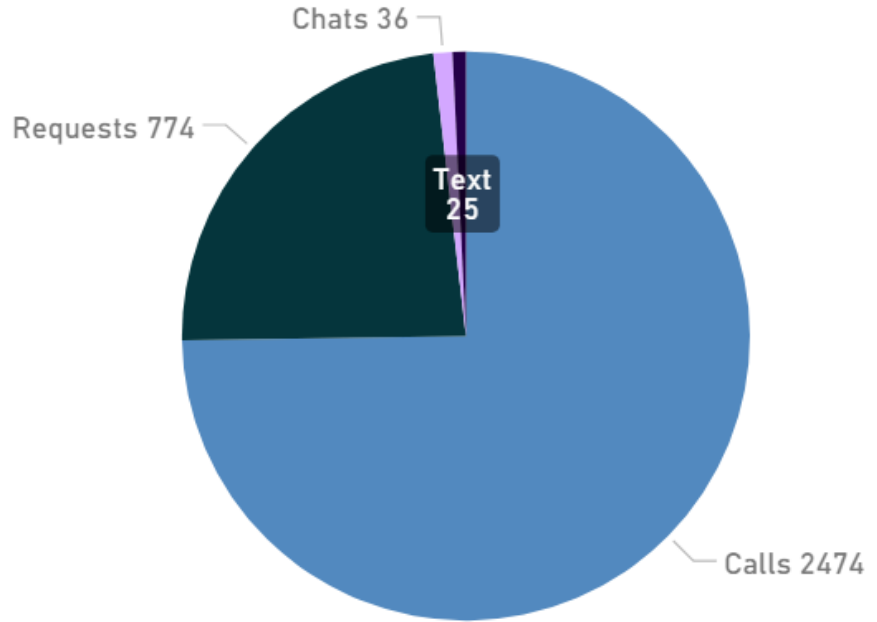

July 11-17, 2019

Service Requests

- Calls
- Requests
- Chats
- Text

Percentage Change From Last Week	
Service Requests	Difference
▲ Calls	-15.00 %
Chats	-45.00 %
Requests	3.00 %
Text	39.00 %

Trending

None

Weekly Report

July 11-17, 2019

● This Week (July 11-17) ● Last Week (July 3-10) ● Two Weeks (June 27-July 2)

Missed Garbage Pickup

This week 14; Last week 11
Below 3 year avg. of 14.2

Missed Recycling Pickup

This week 8; Last week 19
Below 3 year avg. of 13.1

Upcoming Events— July

MONDAY	TUESDAY	WEDNESDAY	THURSDAY	FRIDAY	SATURDAY	SUNDAY
22 8:30 AM OSHA 10 Construction Certification Course 1:00 PM EFD Remembrance Ceremony 6:00 PM Administration & Public Works Committee 6:45 PM Planning & Development Committee 7:15 PM City Council	23 8:30 AM OSHA 10 Construction Certification Course 2:00 PM Age-Friendly Task Force Meeting 6:30 PM Property Tax Appeal Seminar 7:00 PM Starlight Concerts - Erin Harpe and The Delta Swingers	24 2:30 PM Design and Project Review Committee 6:00 PM Transportation and Parking Committee Meeting 7:00 PM NU Summer Cinema: Spiderman 7:30 PM Economic Development Committee Meeting	25 5:30 PM Emergency Telephone System Board 6:30 PM Evanston Pride Fest at Thursday Night Live! 7:00 PM 3rd Ward Meeting 7:00 PM Thursday Night Live: Chicken Bone	26 5:00 PM Downtown Evanston and Main-Dempster Mile Sidewalk Sale	27 5:00 PM Downtown Evanston and Main-Dempster Mile Sidewalk Sale 7:30 AM Downtown Evanston Farmers' Market 1:00 PM Evanston History Center Ice Cream Social 7:00 PM Sunset Baby by Dominique Morisseau 8:00 PM Starlight Movies - Jurassic World: Fallen Kingdom	28 5:00 PM Downtown Evanston and Main-Dempster Mile Sidewalk Sale 3:00 PM Sunset Baby by Dominique Morisseau