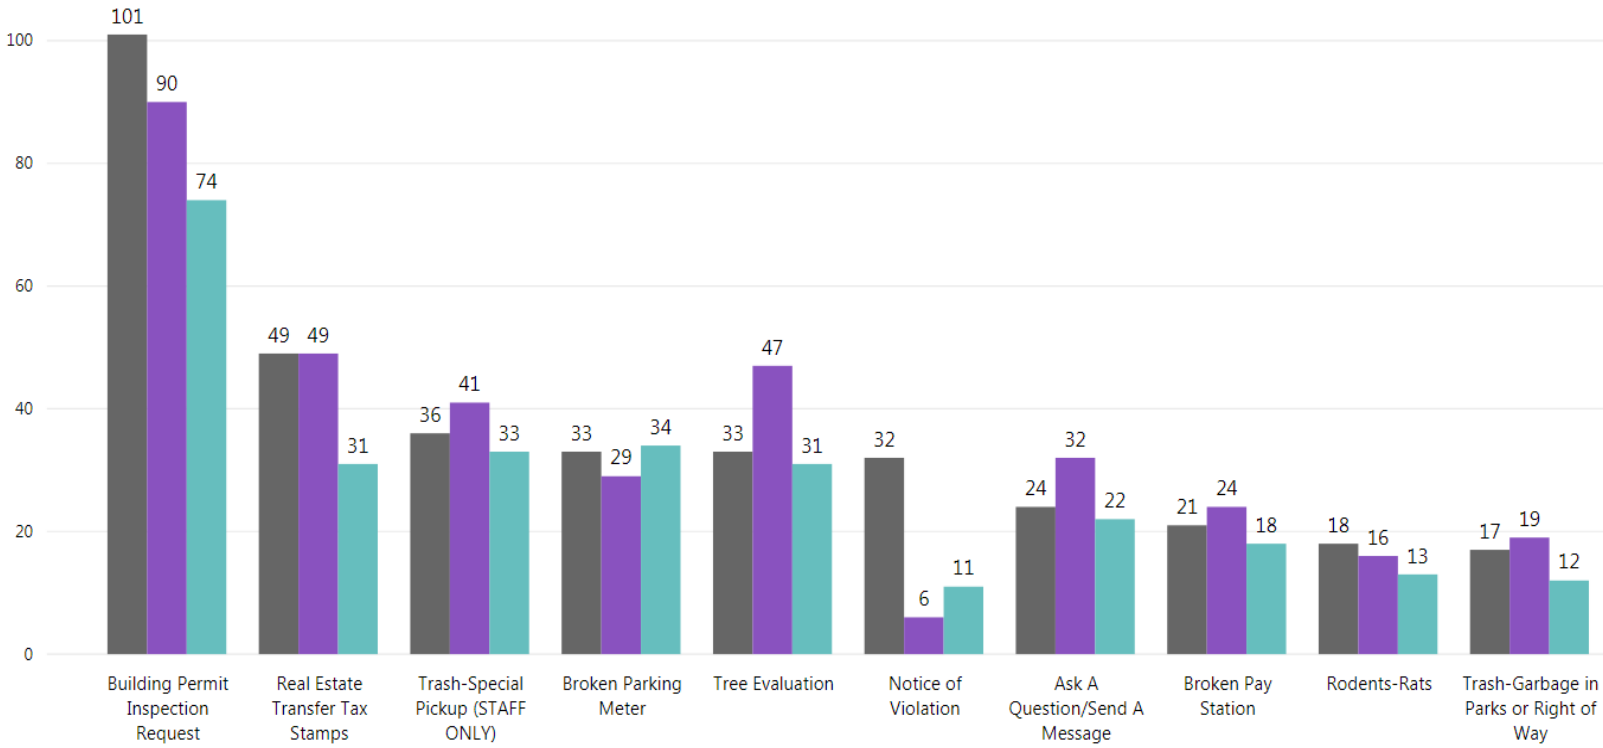

July 11-17, 2019

Service Requests

- Calls
- Requests
- Chats
- Text

Percentage Change From Last Week	
Service Requests	Difference
▲ Calls	-15.00 %
Chats	-45.00 %
Requests	3.00 %
Text	39.00 %

Trending

None

Weekly Report

July 11-17, 2019

● This Week (July 11-17) ● Last Week (July 3-10) ● Two Weeks (June 27-July 2)

Missed Garbage Pickup

This week 14; Last week 11
Below 3 year avg. of 14.2

Missed Recycling Pickup

This week 8; Last week 19
Below 3 year avg. of 13.1

Upcoming Events— July

MONDAY	TUESDAY	WEDNESDAY	THURSDAY	FRIDAY	SATURDAY	SUNDAY
22 8:30 AM OSHA 10 Construction Certification Course 1:00 PM EFD Remembrance Ceremony 6:00 PM Administration & Public Works Committee 6:45 PM Planning & Development Committee 7:15 PM City Council	23 8:30 AM OSHA 10 Construction Certification Course 2:00 PM Age-Friendly Task Force Meeting 6:30 PM Property Tax Appeal Seminar 7:00 PM Starlight Concerts - Erin Harpe and The Delta Swingers	24 2:30 PM Design and Project Review Committee 6:00 PM Transportation and Parking Committee Meeting 7:00 PM NU Summer Cinema: Spiderman 7:30 PM Economic Development Committee Meeting	25 5:30 PM Emergency Telephone System Board 6:30 PM Evanston Pride Fest at Thursday Night Live! 7:00 PM 3rd Ward Meeting 7:00 PM Thursday Night Live: Chicken Bone	26 5:00 PM Downtown Evanston and Main-Dempster Mile Sidewalk Sale	27 5:00 PM Downtown Evanston and Main-Dempster Mile Sidewalk Sale 7:30 AM Downtown Evanston Farmers' Market 1:00 PM Evanston History Center Ice Cream Social 7:00 PM Sunset Baby by Dominique Morisseau 8:00 PM Starlight Movies - Jurassic World: Fallen Kingdom	28 5:00 PM Downtown Evanston and Main-Dempster Mile Sidewalk Sale 3:00 PM Sunset Baby by Dominique Morisseau