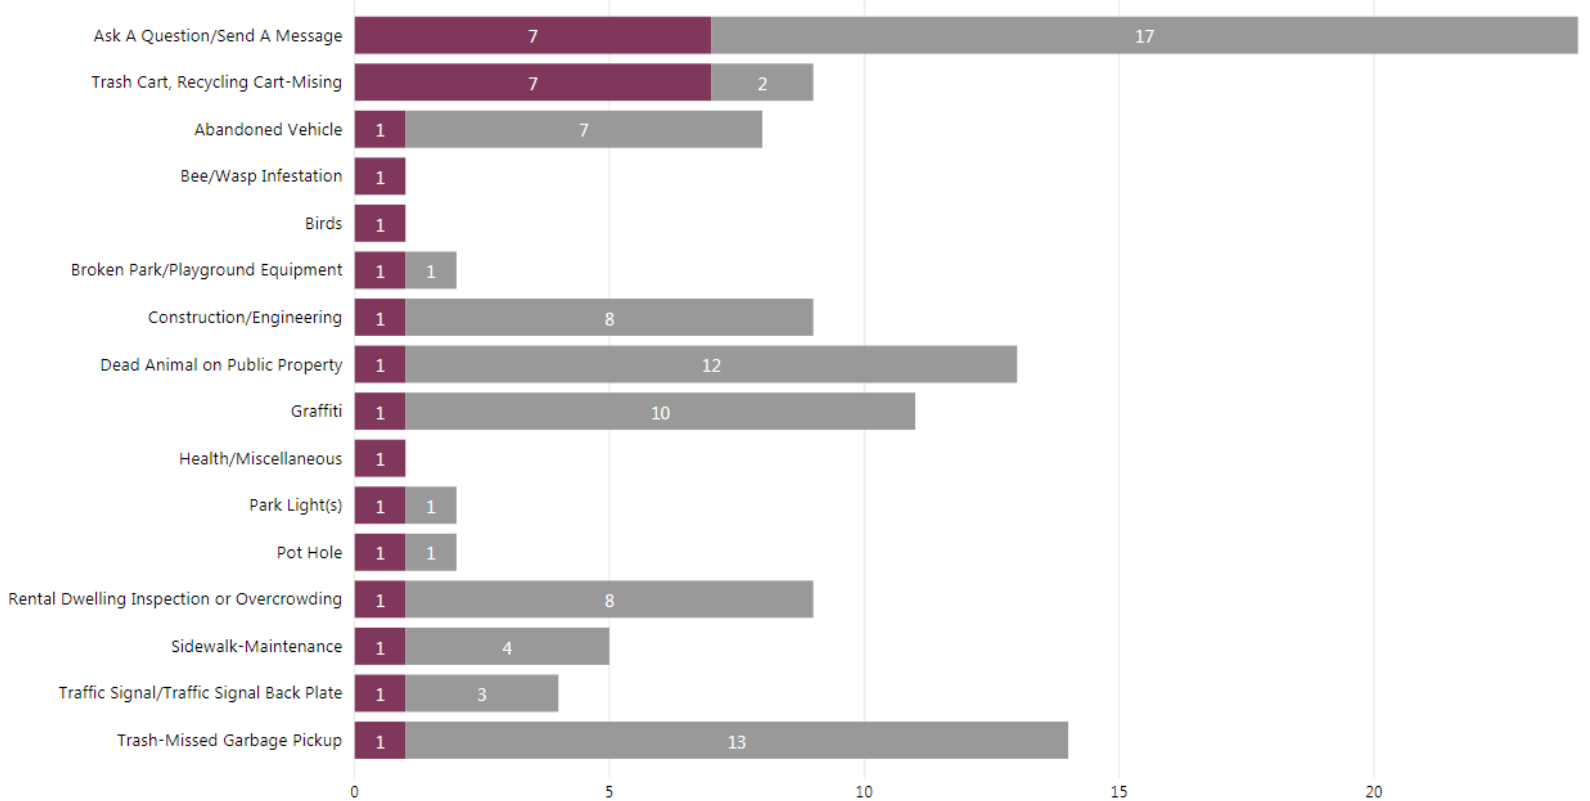

July 11-17, 2019

● This Week (July 11-17) ● Last Week (July 3-10) ● Two Weeks (June 27-July 2)

Missed Garbage Pickup

This week 14; Last week 11
Below 3 year avg. of 14.2

Missed Recycling Pickup

This week 8; Last week 19
Below 3 year avg. of 13.1

Missed Yard Waste

This Week 11; Last Week 10
At 3 year avg. of 11

Rodents/Rats

This week 18; Last week 16
Below 3 year avg. of 20.3

Weekly Report

July 11-17, 2019

SLA Analysis

● # Late ● # OnTime

Upcoming Events— July

MONDAY	TUESDAY	WEDNESDAY	THURSDAY	FRIDAY	SATURDAY	SUNDAY
22 8:30 AM OSHA 10 Construction Certification Course 1:00 PM EFD Remembrance Ceremony 6:00 PM Administration & Public Works Committee 6:45 PM Planning & Development Committee 7:15 PM City Council	23 8:30 AM OSHA 10 Construction Certification Course 2:00 PM Age-Friendly Task Force Meeting 6:30 PM Property Tax Appeal Seminar 7:00 PM Starlight Concerts - Erin Harpe and The Delta Swingers	24 2:30 PM Design and Project Review Committee 6:00 PM Transportation and Parking Committee Meeting 7:00 PM NU Summer Cinema: Spiderman 7:30 PM Economic Development Committee Meeting	25 5:30 PM Emergency Telephone System Board 6:30 PM Evanston Pride Fest at Thursday Night Live! 7:00 PM 3rd Ward Meeting 7:00 PM Thursday Night Live: Chicken Bone	26 5:00 PM Downtown Evanston and Main-Dempster Mile Sidewalk Sale	27 5:00 PM Downtown Evanston and Main-Dempster Mile Sidewalk Sale 7:30 AM Downtown Evanston Farmers' Market 1:00 PM Evanston History Center Ice Cream Social 7:00 PM Sunset Baby by Dominique Morisseau 8:00 PM Starlight Movies - Jurassic World: Fallen Kingdom	28 5:00 PM Downtown Evanston and Main-Dempster Mile Sidewalk Sale 3:00 PM Sunset Baby by Dominique Morisseau