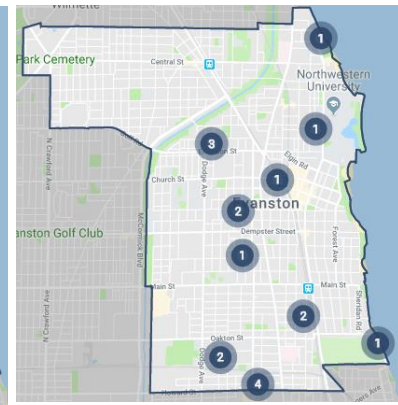

Weekly Report

July 11-17, 2019

● This Week (July 11-17) ● Last Week (July 3-10) ● Two Weeks (June 27-July 2)

Missed Garbage Pickup

This week 14; Last week 11
Below 3 year avg. of 14.2

Missed Recycling Pickup

This week 8; Last week 19
Below 3 year avg. of 13.1

Missed Yard Waste

This Week 11; Last Week 10
At 3 year avg. of 11

Rodents/Rats

This week 18; Last week 16
Below 3 year avg. of 20.3