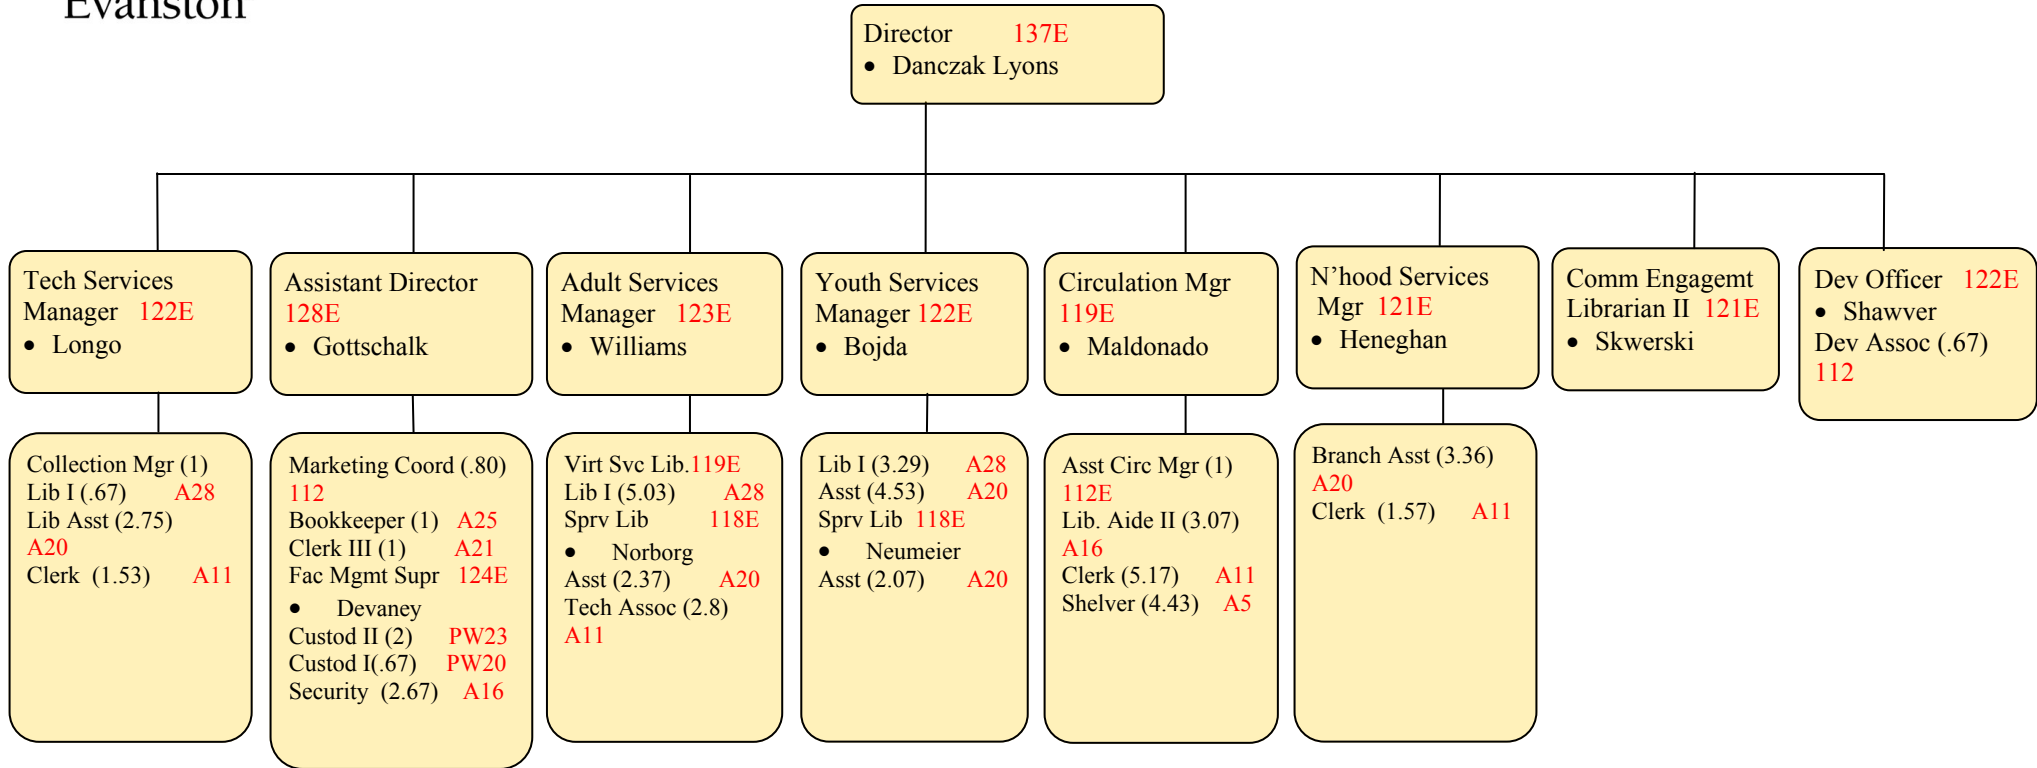

Evanston Public Library

Staffing Number equals the Full Time Equivalent (FTE) for that position. Does not represent each occupied position.