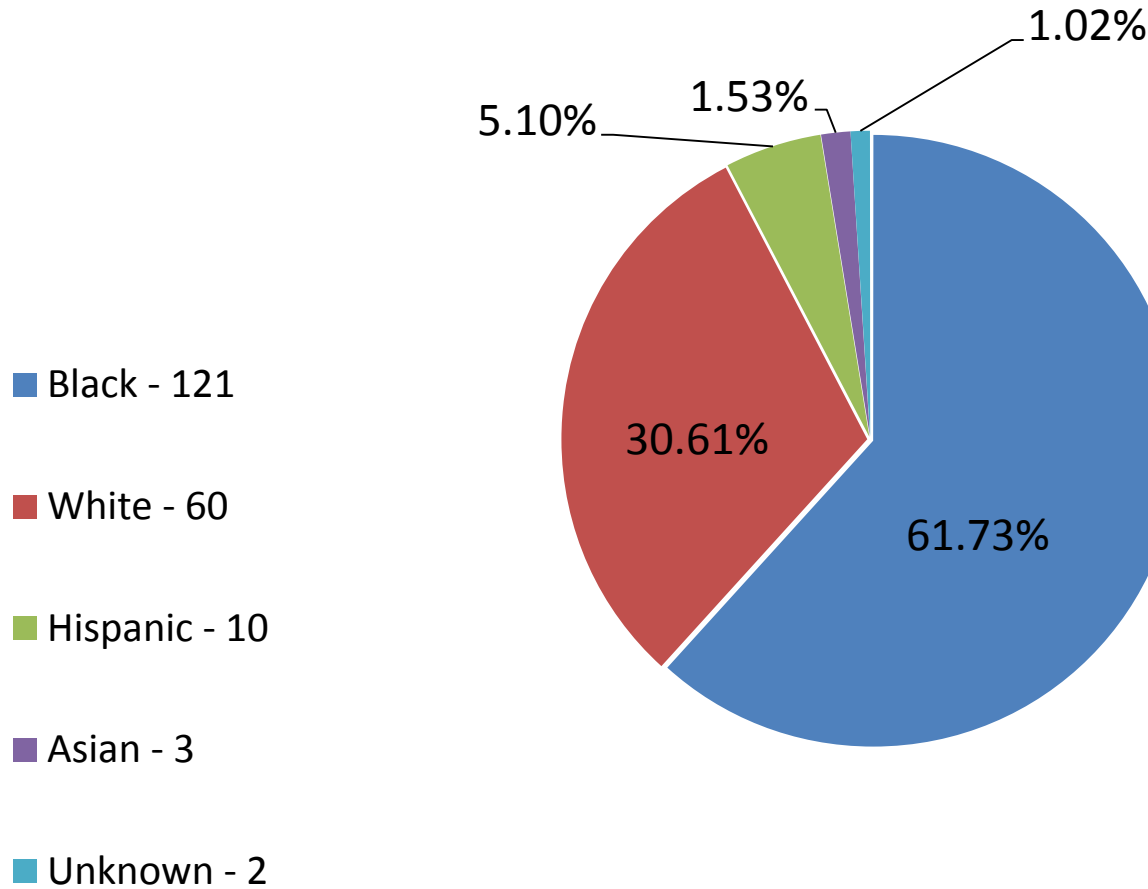

EVANSTON POLICE DEPARTMENT

2017 Adult Arrests

EVANSTON POLICE DEPARTMENT

Juvenile Arrests

- Black - 100
- White - 49
- Hispanic - 18
- Asian - 2
- NA/Indian - 1
- Unknown - 5

EVANSTON POLICE DEPARTMENT

2017 Adult Contact Cards

- Black - 1014
- White - 343
- Hispanic - 133
- Asian - 35
- Unknown - 17

EVANSTON POLICE DEPARTMENT

2017 Juvenile Contact Cards

EVANSTON POLICE DEPARTMENT

2017

Adults							Adult & Juvenile				
	Arrestees			Suspects			Contact Cards			Victims	
Black	782	58.58%		1479	59.69%		1014	65.76%		1999	35.24%
White	324	24.27%		724	29.22%		343	22.24%		2819	49.70%
Hispanic	160	11.99%		119	4.80%		133	8.63%		331	5.84%
Asian	36	2.70%		42	1.69%		35	2.27%		256	4.51%
NA/Indian	1	0.07%		2	0.08%		0	0.00%		0	0.00%
Unknown	32	2.40%		112	4.52%		17	1.10%		267	4.71%
TOTAL	1335	100.00%		2478	100.00%		1542	100.00%		5672	100.00%