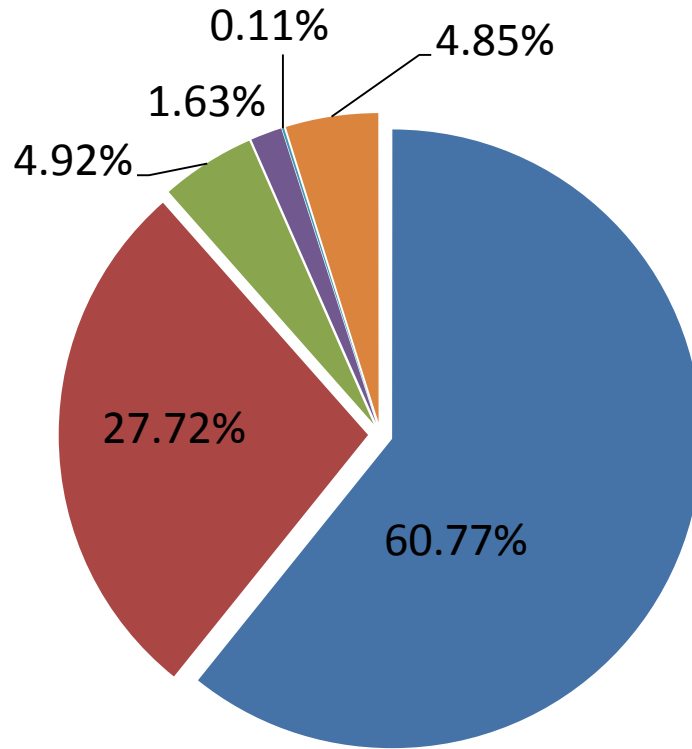

Evanston POLICE DEPARTMENT

Chief Richard Eddington
Commander Ryan Glew

March 19, 2018

City of
Evanston™

EVANSTON POLICE DEPARTMENT

2017 Victims

EVANSTON POLICE DEPARTMENT

2017 Suspects

- Black - 1679
- White - 766
- Hispanic - 136
- Asian - 45
- NA/Indian - 3
- Unknown - 134

EVANSTON POLICE DEPARTMENT

2017 Adult Suspects

EVANSTON POLICE DEPARTMENT

2017 Juvenile Suspects

- Black - 200
- White - 42
- Hispanic - 17
- Asian - 3
- NA/Indian - 1
- Unknown - 22