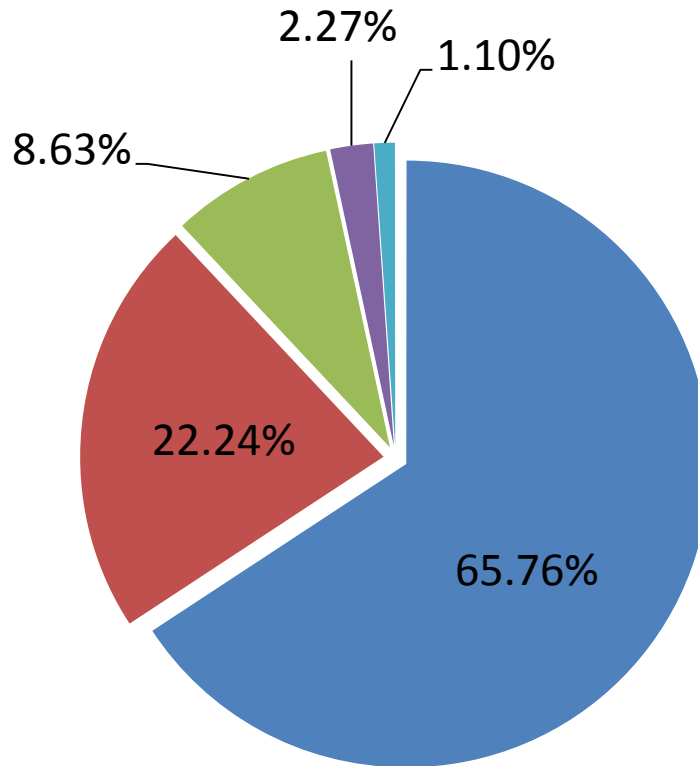

EVANSTON POLICE DEPARTMENT

2017 Adult Arrests

EVANSTON POLICE DEPARTMENT

Juvenile Arrests

- Black - 100
- White - 49
- Hispanic - 18
- Asian - 2
- NA/Indian - 1
- Unknown - 5

EVANSTON POLICE DEPARTMENT

2017 Adult Contact Cards

- Black - 1014
- White - 343
- Hispanic - 133
- Asian - 35
- Unknown - 17

EVANSTON POLICE DEPARTMENT

2017 Juvenile Contact Cards

EVANSTON POLICE DEPARTMENT

2017

Adults							Adult & Juvenile				
	Arrestees			Suspects			Contact Cards			Victims	
Black	782	58.58%		1479	59.69%		1014	65.76%		1999	35.24%
White	324	24.27%		724	29.22%		343	22.24%		2819	49.70%
Hispanic	160	11.99%		119	4.80%		133	8.63%		331	5.84%
Asian	36	2.70%		42	1.69%		35	2.27%		256	4.51%
NA/Indian	1	0.07%		2	0.08%		0	0.00%		0	0.00%
Unknown	32	2.40%		112	4.52%		17	1.10%		267	4.71%
TOTAL	1335	100.00%		2478	100.00%		1542	100.00%		5672	100.00%