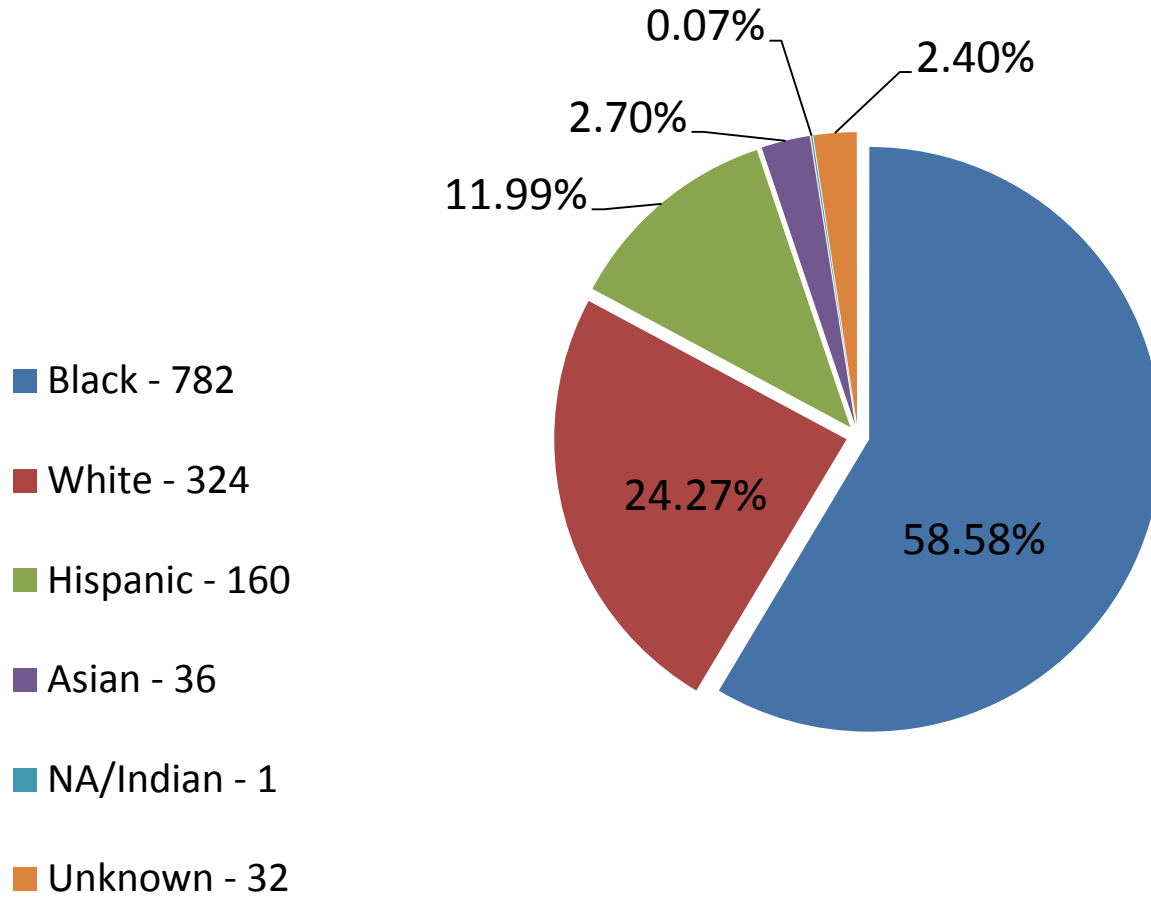

- Black - 1679
- White - 766
- Hispanic - 136
- Asian - 45
- NA/Indian - 3
- Unknown - 134

EVANSTON POLICE DEPARTMENT

2017 Adult Suspects

EVANSTON POLICE DEPARTMENT

2017 Juvenile Suspects

- Black - 200
- White - 42
- Hispanic - 17
- Asian - 3
- NA/Indian - 1
- Unknown - 22

EVANSTON POLICE DEPARTMENT

2017 Adult Arrests

EVANSTON POLICE DEPARTMENT

Juvenile Arrests

- Black - 100
- White - 49
- Hispanic - 18
- Asian - 2
- NA/Indian - 1
- Unknown - 5

EVANSTON POLICE DEPARTMENT

2017 Adult Contact Cards

- Black - 1014
- White - 343
- Hispanic - 133
- Asian - 35
- Unknown - 17

EVANSTON POLICE DEPARTMENT

2017 Juvenile Contact Cards

EVANSTON POLICE DEPARTMENT

2017

Adults							Adult & Juvenile				
	Arrestees			Suspects			Contact Cards			Victims	
Black	782	58.58%		1479	59.69%		1014	65.76%		1999	35.24%
White	324	24.27%		724	29.22%		343	22.24%		2819	49.70%
Hispanic	160	11.99%		119	4.80%		133	8.63%		331	5.84%
Asian	36	2.70%		42	1.69%		35	2.27%		256	4.51%
NA/Indian	1	0.07%		2	0.08%		0	0.00%		0	0.00%
Unknown	32	2.40%		112	4.52%		17	1.10%		267	4.71%
TOTAL	1335	100.00%		2478	100.00%		1542	100.00%		5672	100.00%