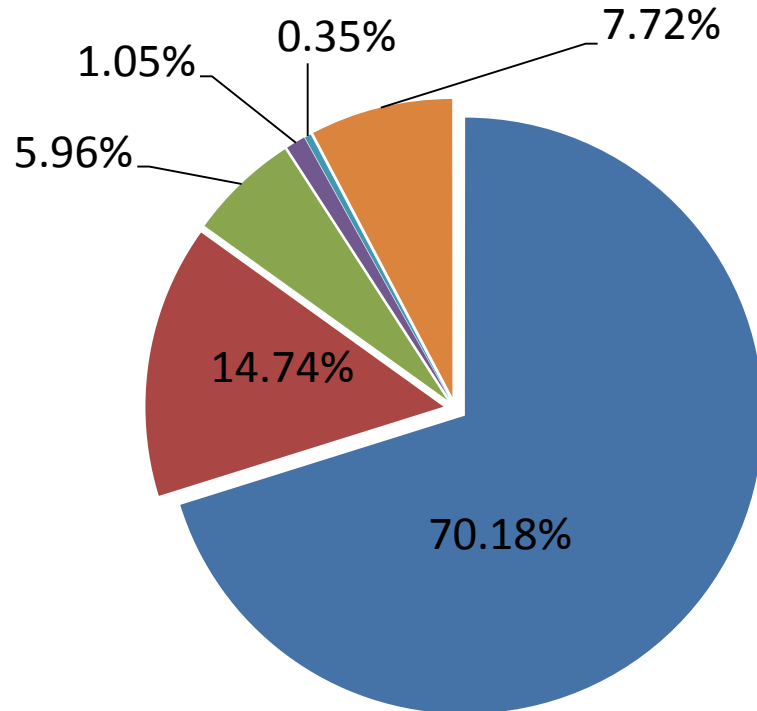

- Black - 1679
- White - 766
- Hispanic - 136
- Asian - 45
- NA/Indian - 3
- Unknown - 134

EVANSTON POLICE DEPARTMENT

2017 Adult Suspects

EVANSTON POLICE DEPARTMENT

2017 Juvenile Suspects

- Black - 200
- White - 42
- Hispanic - 17
- Asian - 3
- NA/Indian - 1
- Unknown - 22

EVANSTON POLICE DEPARTMENT

2017 Adult Arrests

EVANSTON POLICE DEPARTMENT

Juvenile Arrests

- Black - 100
- White - 49
- Hispanic - 18
- Asian - 2
- NA/Indian - 1
- Unknown - 5

EVANSTON POLICE DEPARTMENT

2017 Adult Contact Cards