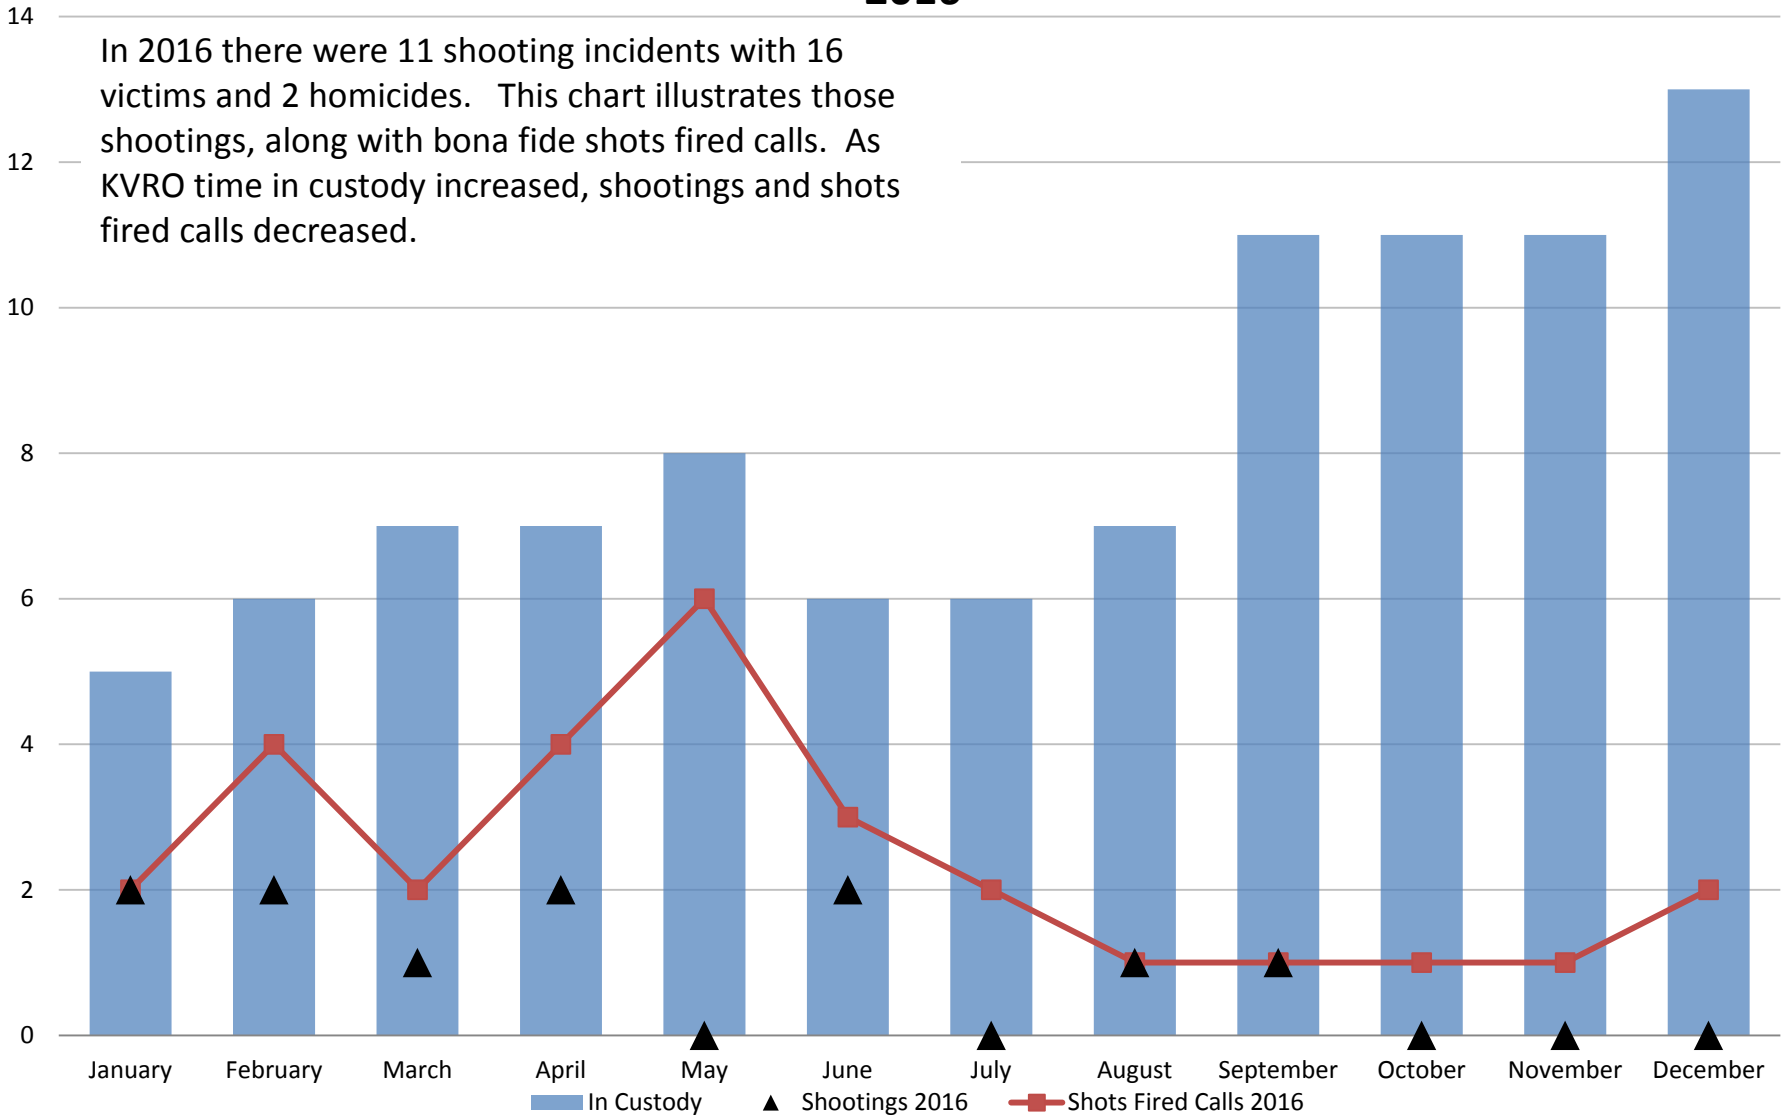

Known Violent Repeat Offenders in Custody Shootings & Bona Fide Shots Fired Calls 2016

In 2016 there were 11 shooting incidents with 16 victims and 2 homicides. This chart illustrates those shootings, along with bona fide shots fired calls. As KVRO time in custody increased, shootings and shots fired calls decreased.