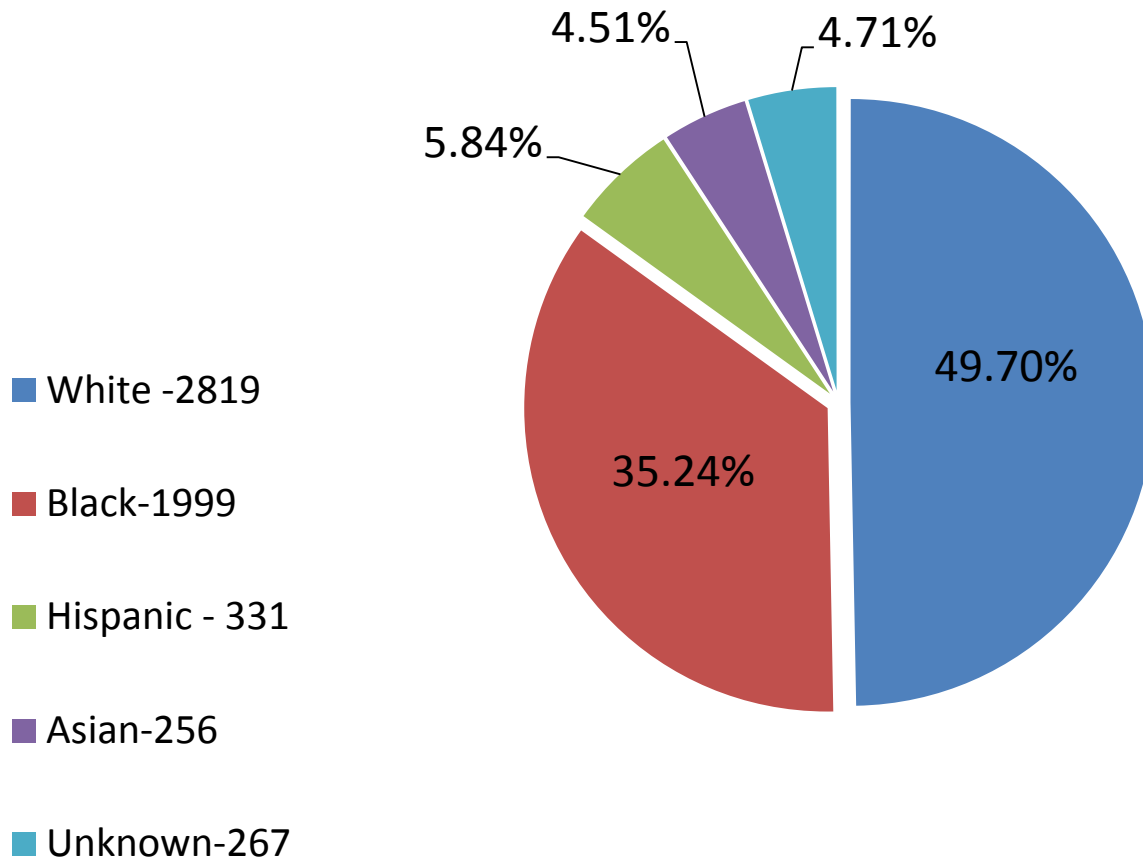

2017 Suspects

EVANSTON POLICE DEPARTMENT

2017 Victims