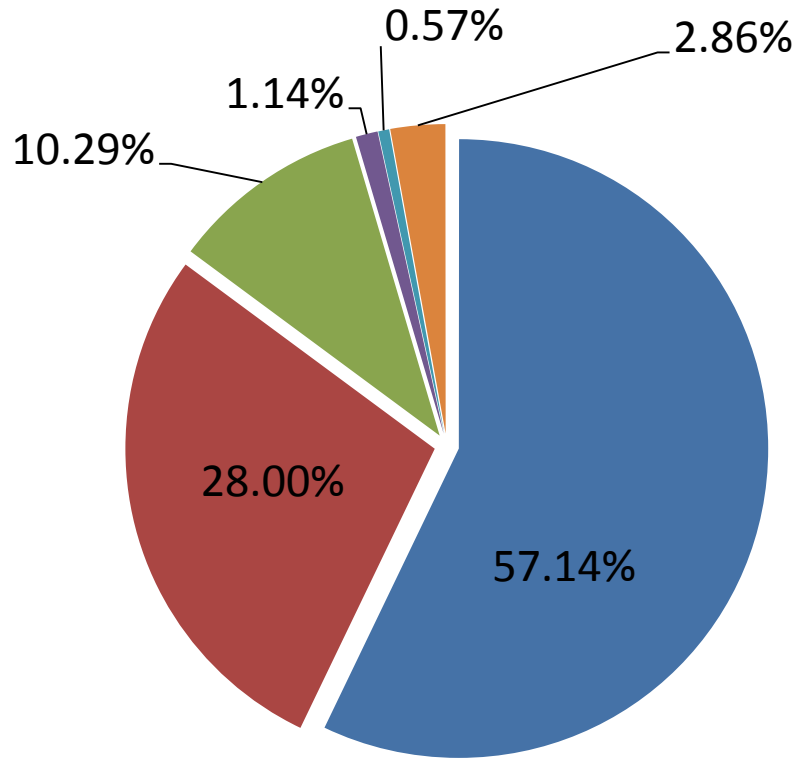

EVANSTON POLICE DEPARTMENT

2017 Adult Arrests

EVANSTON POLICE DEPARTMENT

Juvenile Arrests

- Black - 100
- White - 49
- Hispanic - 18
- Asian - 2
- NA/Indian - 1
- Unknown - 5

EVANSTON POLICE DEPARTMENT

2017 Adult Contact Cards

- Black - 1014
- White - 343
- Hispanic - 133
- Asian - 35
- Unknown - 17

EVANSTON POLICE DEPARTMENT

2017 Juvenile Contact Cards

EVANSTON POLICE DEPARTMENT

2017

Adults							Adult & Juvenile				
	Arrestees			Suspects			Contact Cards			Victims	
Black	782	58.58%		1479	59.69%		1014	65.76%		1999	35.24%
White	324	24.27%		724	29.22%		343	22.24%		2819	49.70%
Hispanic	160	11.99%		119	4.80%		133	8.63%		331	5.84%
Asian	36	2.70%		42	1.69%		35	2.27%		256	4.51%
NA/Indian	1	0.07%		2	0.08%		0	0.00%		0	0.00%
Unknown	32	2.40%		112	4.52%		17	1.10%		267	4.71%
TOTAL	1335	100.00%		2478	100.00%		1542	100.00%		5672	100.00%