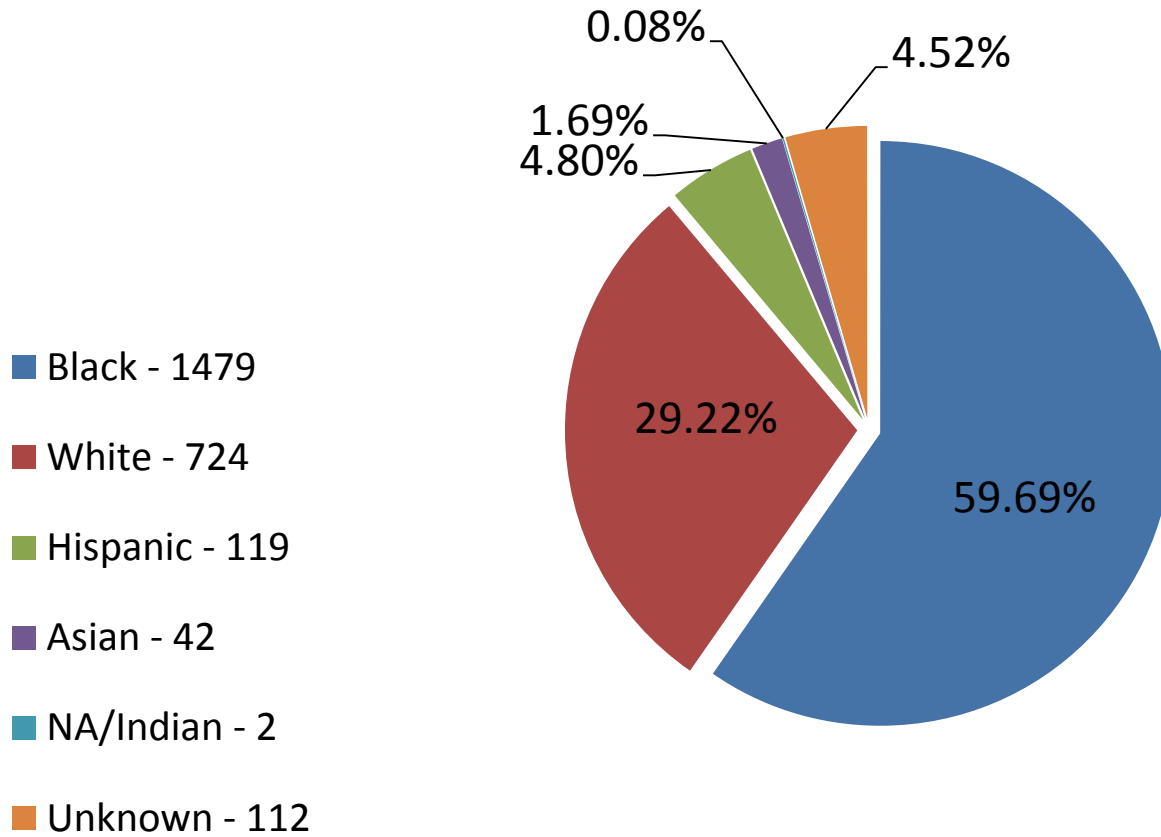

- Black - 1679
- White - 766
- Hispanic - 136
- Asian - 45
- NA/Indian - 3
- Unknown - 134

EVANSTON POLICE DEPARTMENT

2017 Adult Suspects

EVANSTON POLICE DEPARTMENT

2017 Juvenile Suspects

- Black - 200
- White - 42
- Hispanic - 17
- Asian - 3
- NA/Indian - 1
- Unknown - 22