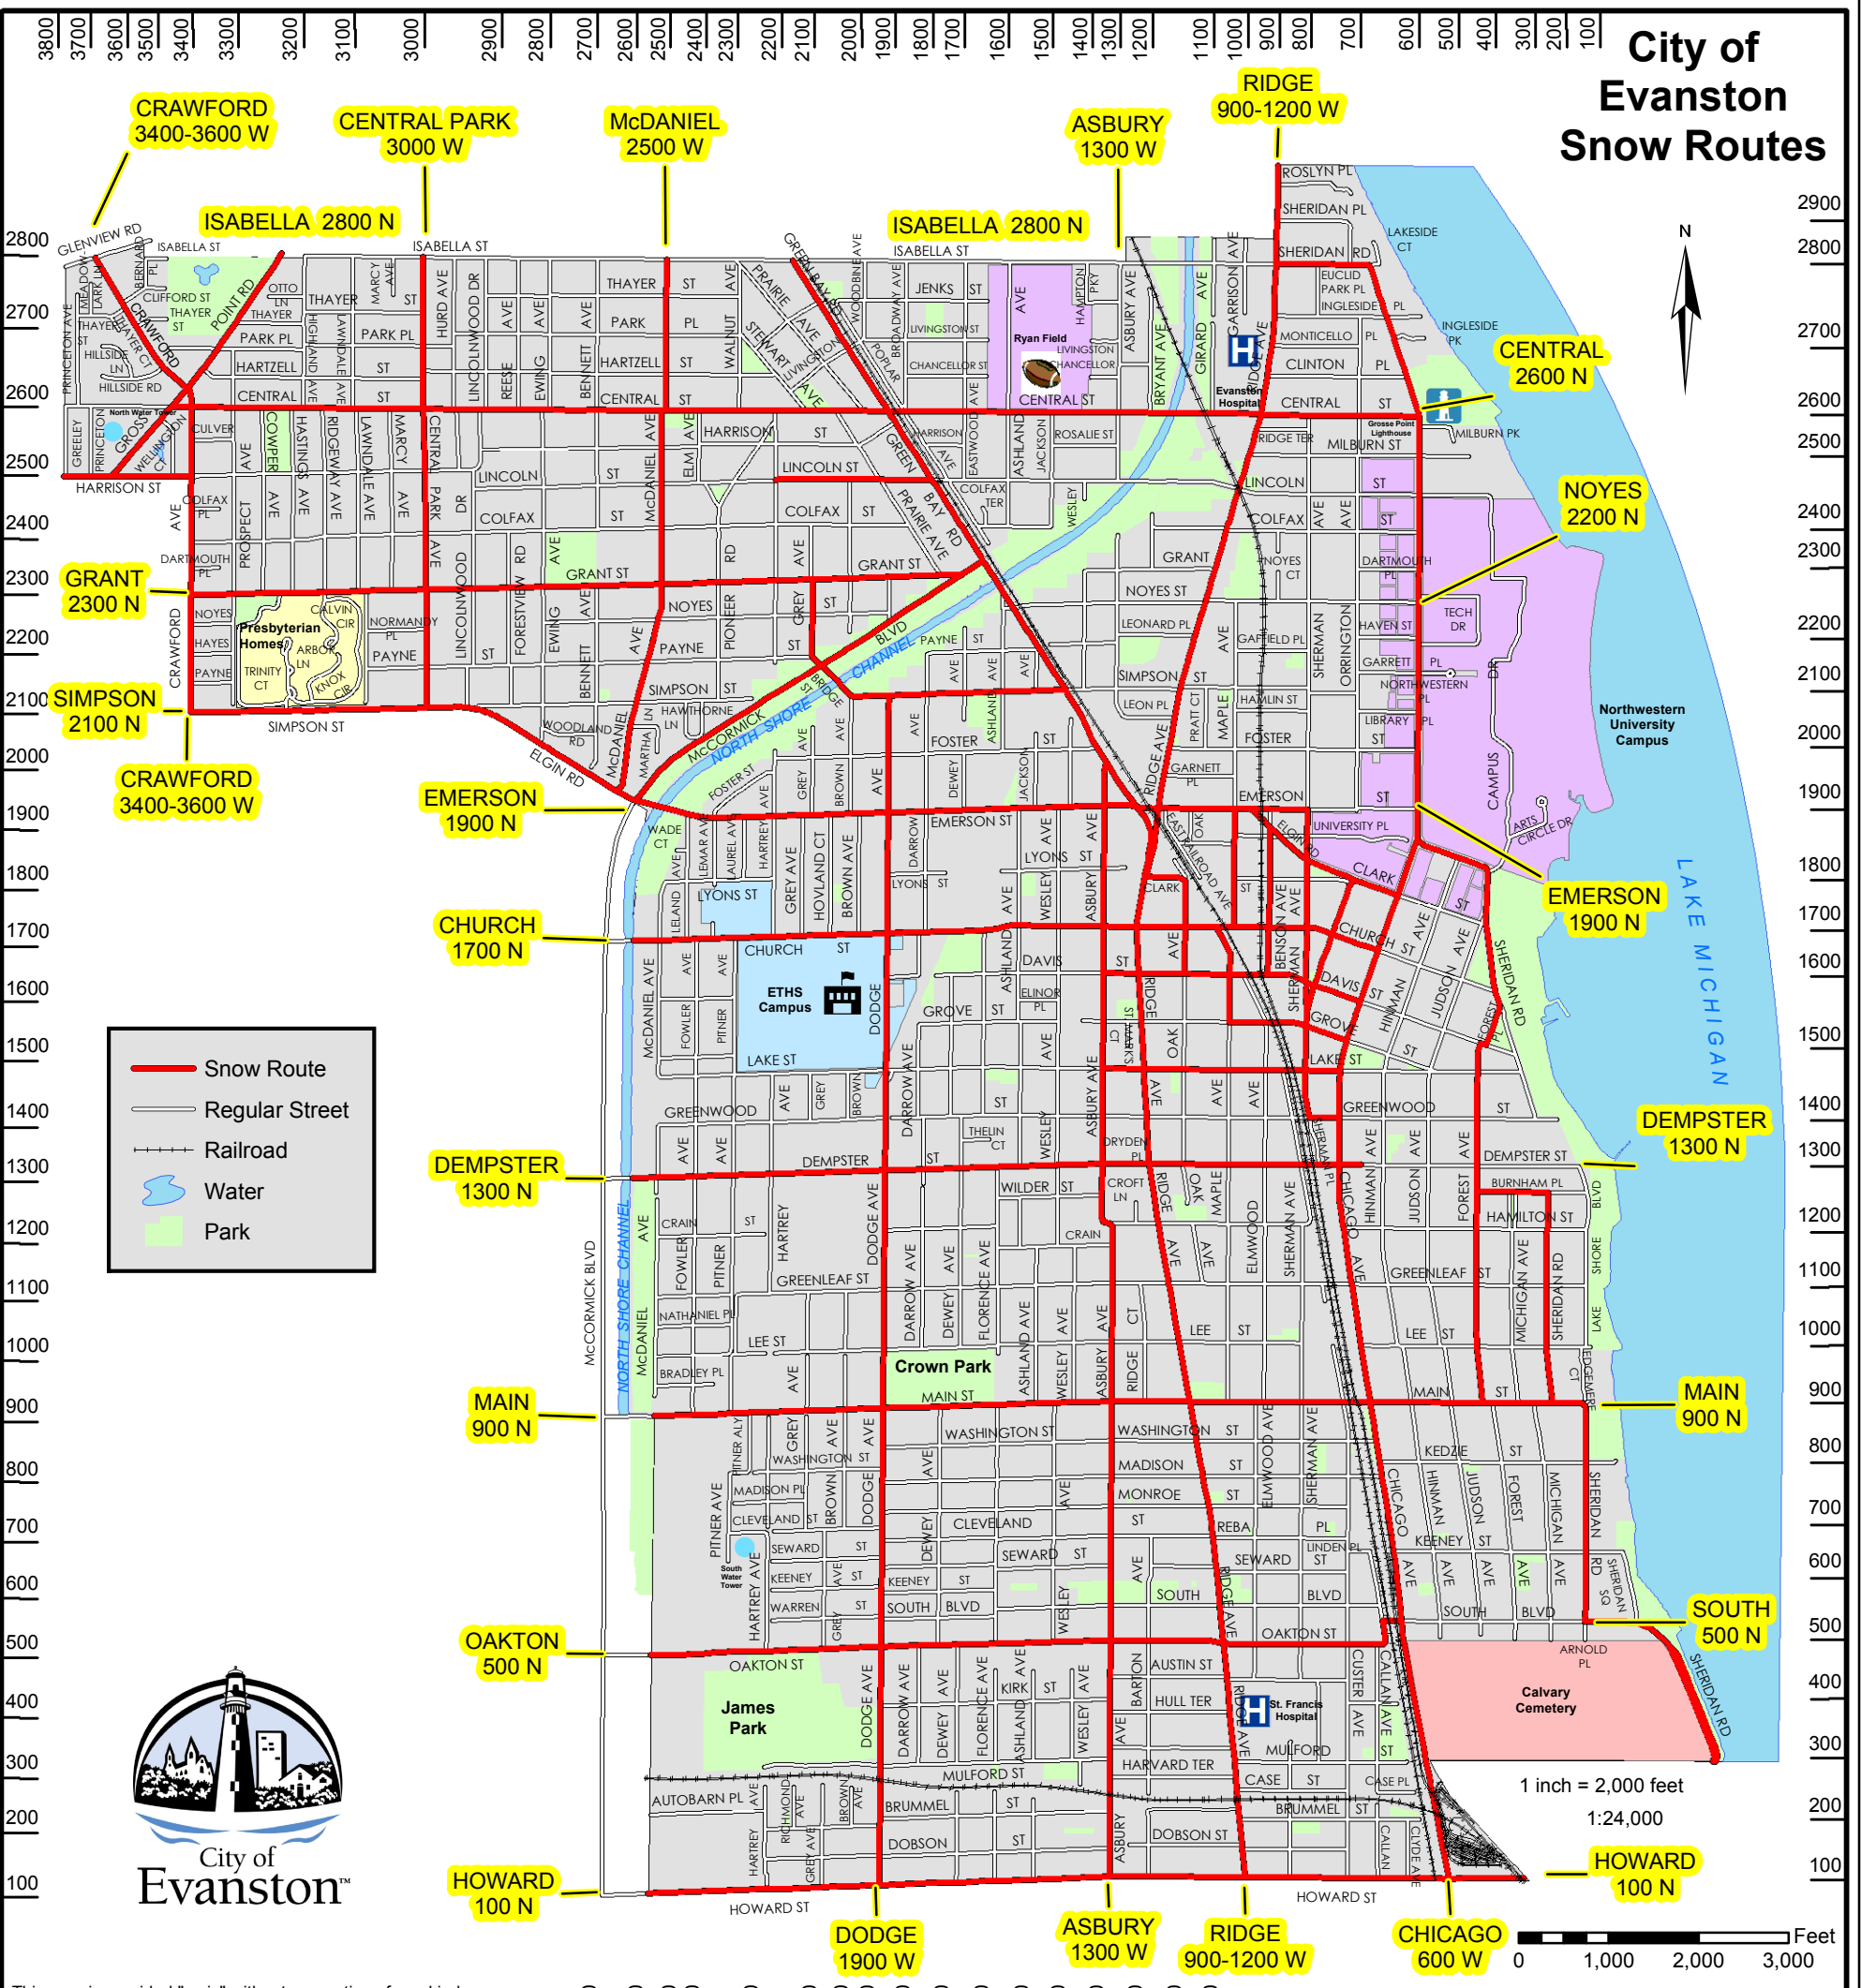

City of Evanston Snow Routes

— Snow Route
— Regular Street
- - - Railroad
~ Water
■ Park

This map is provided "as is" without warranties of any kind. See www.cityofevanston.org/mapdisclaimers.html for more information.

6/30/2016
SnowRoutes24000.mxd