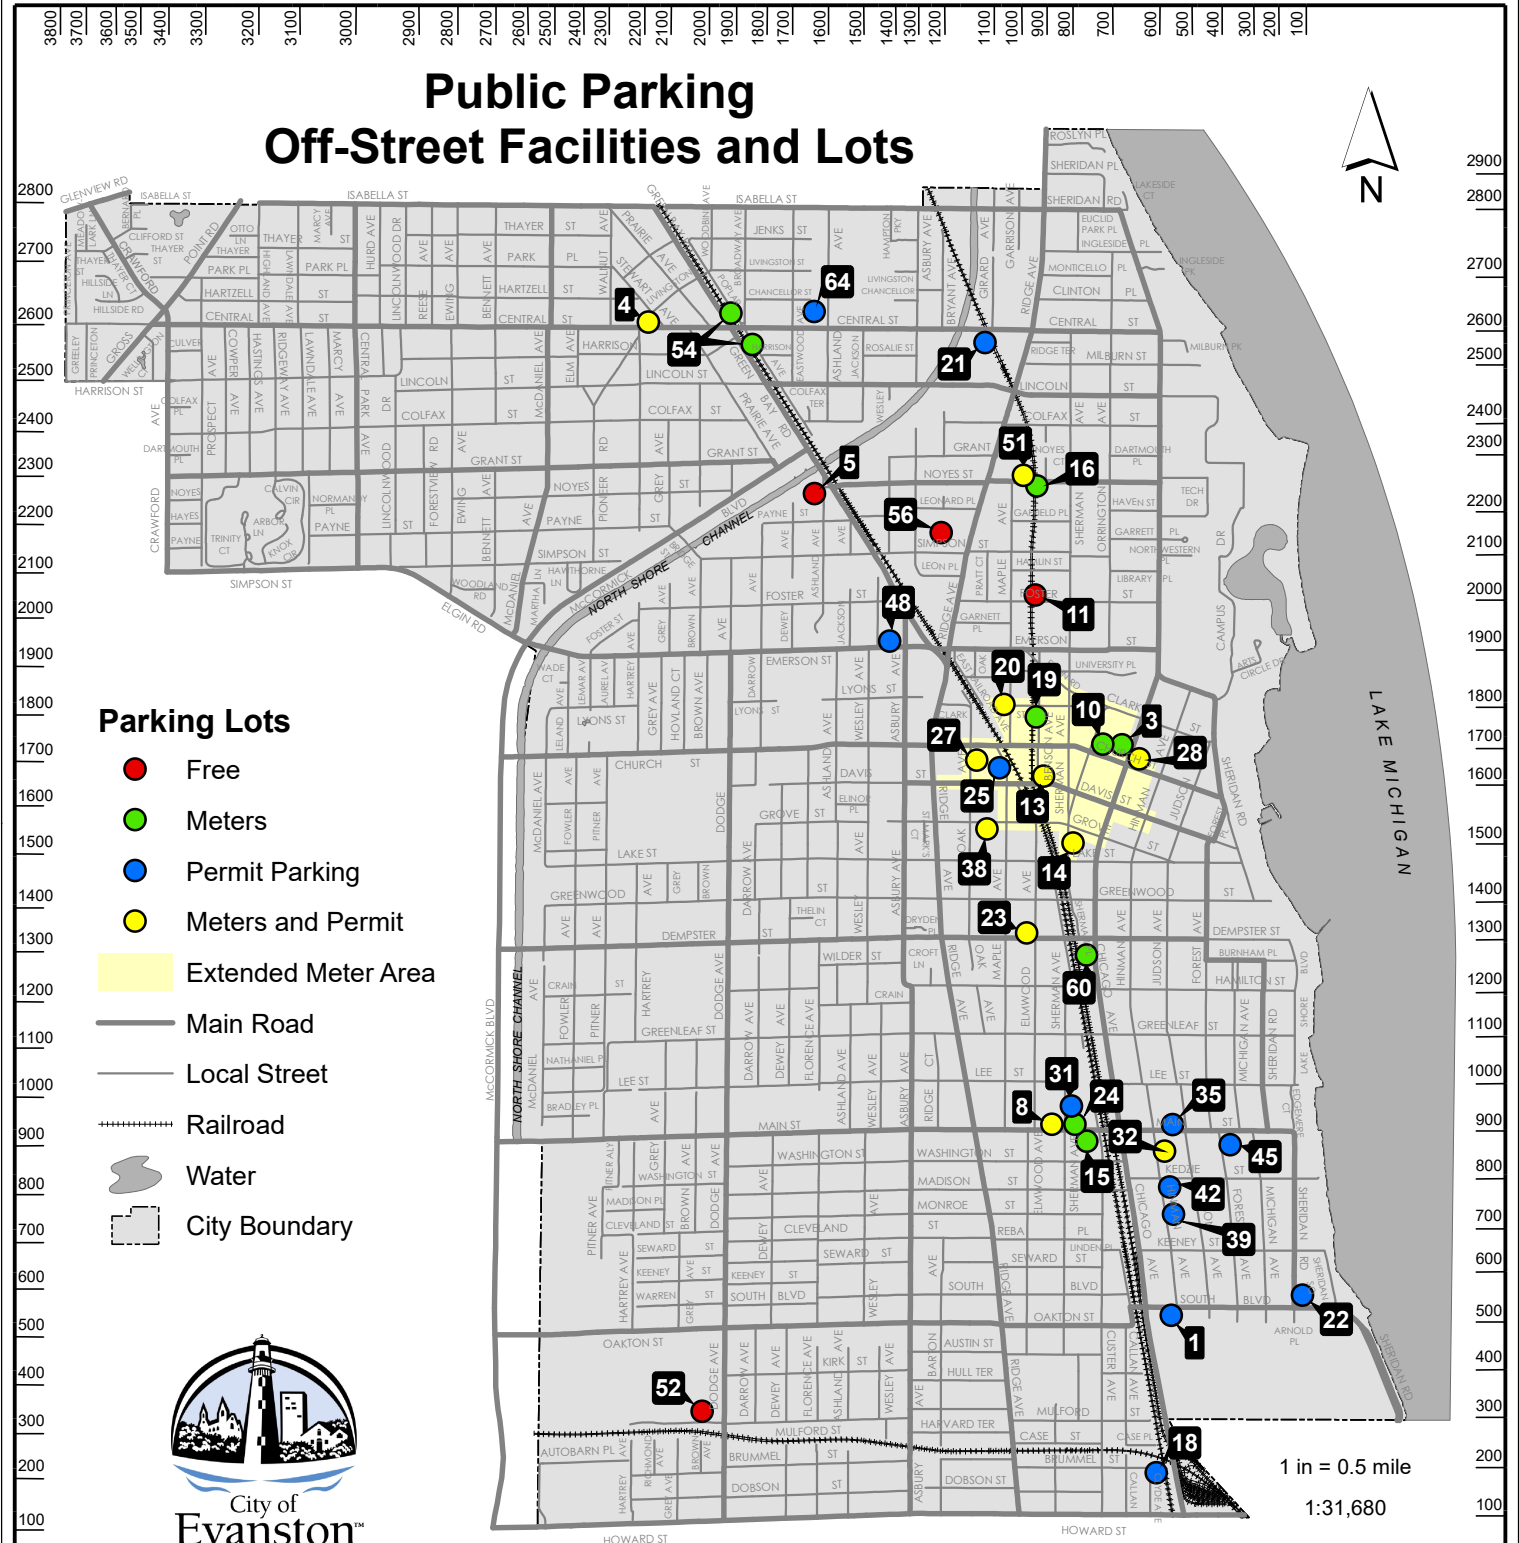

Public Parking Off-Street Facilities and Lots

Parking Lots

- Free
- Meters
- Permit Parking
- Meters and Permit
- Extended Meter Area
- Main Road
- Local Street
- Railroad
- Water
- City Boundary

1 in = 0.5 mile
1:31,680

This map is provided "as is" without warranties of any kind. See www.cityofevanston.org/mapdisclaimers.html for more information.

7/6/2018
OffStreetParkingLotsLetter.mxd

1: South Blvd & Hinman, 66 spaces [P] 3: 1700 Blk Chicago Ave (behind library), 74 spaces [M] 4: Central St. & Stewart, 66 spaces [M,P] 5: Ashland & Noyes, 42 spaces 8: 811 Main Street, 49 spaces [M,P] 10: 1701 Orrington Ave (under library), 53 spaces [M] 11: 800/900 Foster at "E1" (gravel lot), 44 spaces 14: 1505 Sherman Ave (Best Western Lower Level), 98 spaces [M,P] 15: Rear of 716 Main - (behind Goods and Vogue), 33 spaces [M]	16: 800/900 Noyes - @ "L", 22 spaces [M] 18: Clyde & Brummel, 50 spaces [P] 19: 1700/1800 Benson (west side), 69 spaces [M] 20: 1800 Maple Ave. Self Park, 1400 spaces [M,P] 21: Chandler Center - 1100 Central Street, 92 spaces [P] 22: Sheridan Rd. & South Blvd., 50 spaces [P] 23: NW Dempster & Elmwood, 38 spaces [M,P] 24: 727 Main St., 32 spaces [M] 25: 1614 Maple Ave., 8 spaces [P]	27: 621 Oak Ave. - across from Post Office, 36 spaces [M,P] 28: Church & Chicago Self Park, 600 spaces [M,P] 31: 925 Sherman, 20 spaces [P] 32: 825 Hinman Avenue, 77 spaces [M,P] 35: NW Main & Judson, 56 spaces [P] 38: 1010 Grove St. - west side of YMCA, 39 spaces [P] 39: 711 Hinman Ave., 48 spaces [P] 42: 743 Hinman Ave., 24 spaces [P] 45: 833 Forest Avenue, 25 spaces [P] 46: Sherman Plaza Self Park - Davis & Benson, 1250 spaces [M,P]	48: 1315 Emerson St., 13 spaces [P] 51: 927 Noyes - Noyes Center Lot, 23 spaces [M,P] 52: James Park Lots, 240 spaces 54: Central Street Metra Station, 217 spaces [M] 56: Civic Center - 2100 Ridge Ave., 232 spaces 60: 1234 Chicago Avenue, 35 spaces [M] 64: Ryan Field West Lot, 100 spaces [P]

[M=Metered, P=Permit Parking]