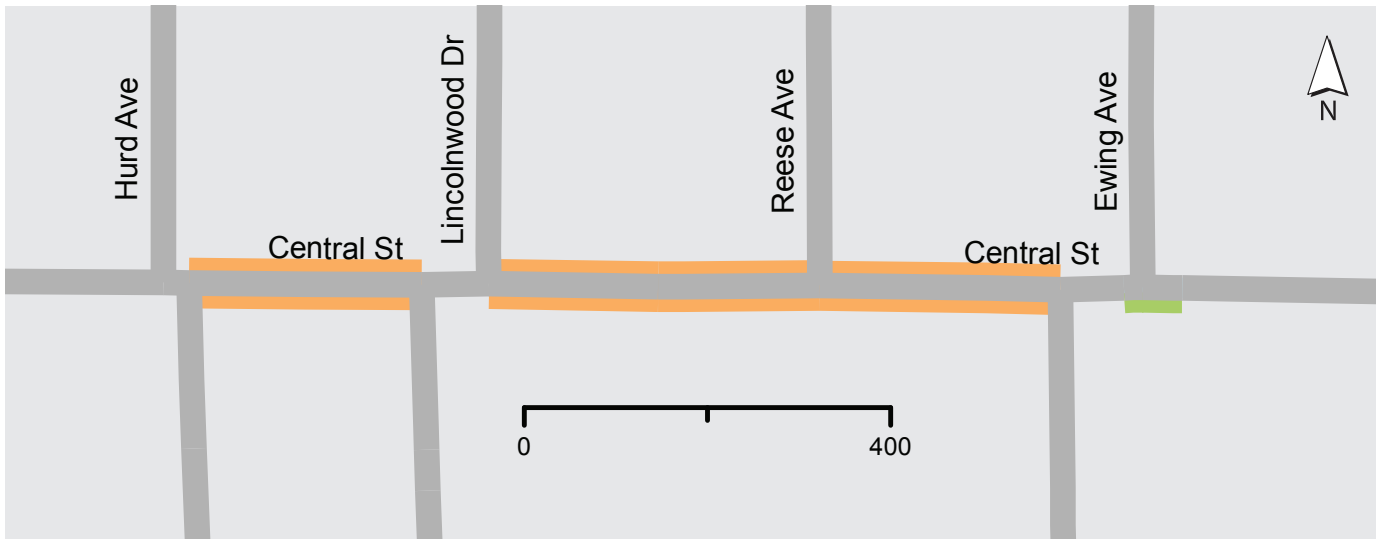

# Central Street Parking Options

Parking restrictions on City streets and in parking lots have been updated to better meet the diverse needs of Evanston business districts.

## Evanston Parking Options

Evanston's Central Street Business District provides many parking options to fit the needs of all residents and visitors. There are two surface parking lots that offer longer term parking and most of the street parking now allows parking for 4 hours after 5pm.

### Map Key

-  Parking Lots 54A, 54B: 12 hr. limit
-  Parking Lot 4: 4 hr. limit
-  2hr. limit: 8am–9pm
-  2hr. limit: 8am–5pm
-  4hr. limit: 5pm–9pm
-  4hr. limit: 8am–9pm