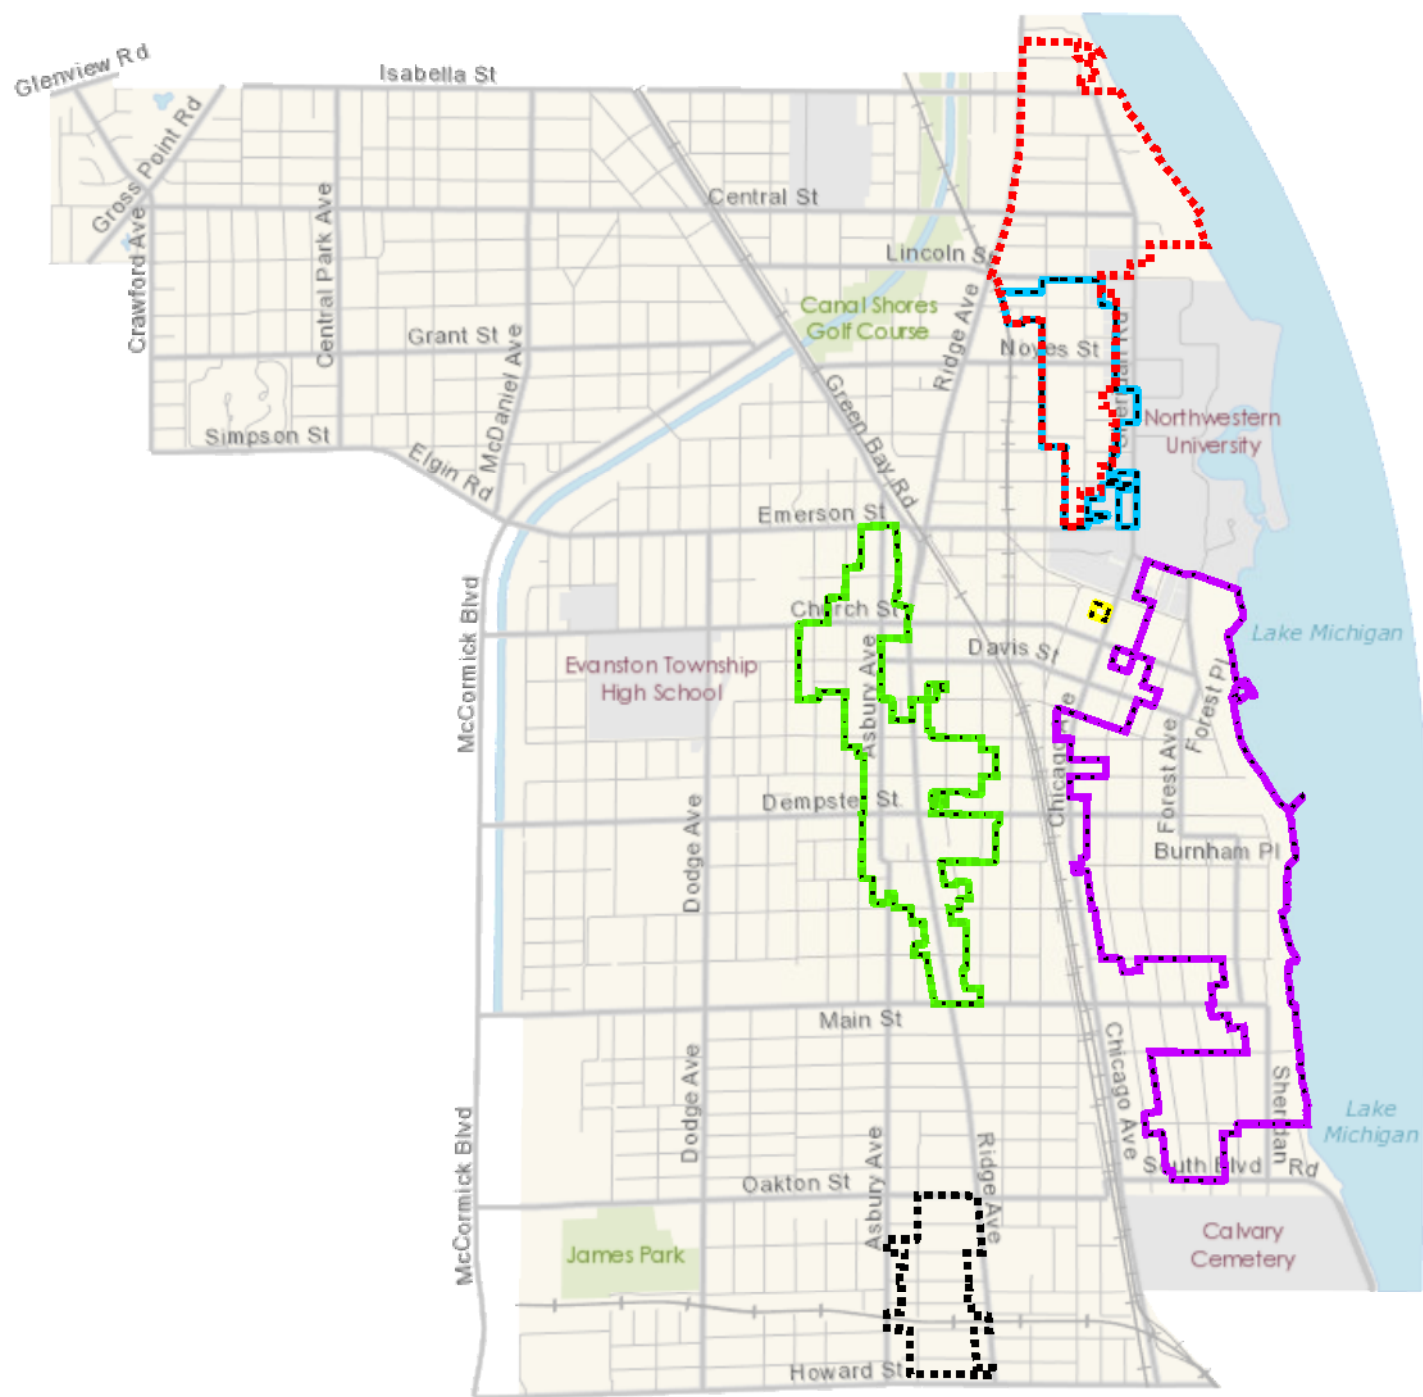

# Evanston Historic Districts

September 10, 2019

1:32,000

**Federal Historic Districts**

-  Northeast
-  Ridge
-  Lakeshore
-  Oakton

**Local Historic Districts**

-  Northeast
-  Woman's Christian Temperance Union
-  Ridge
-  Lakeshore